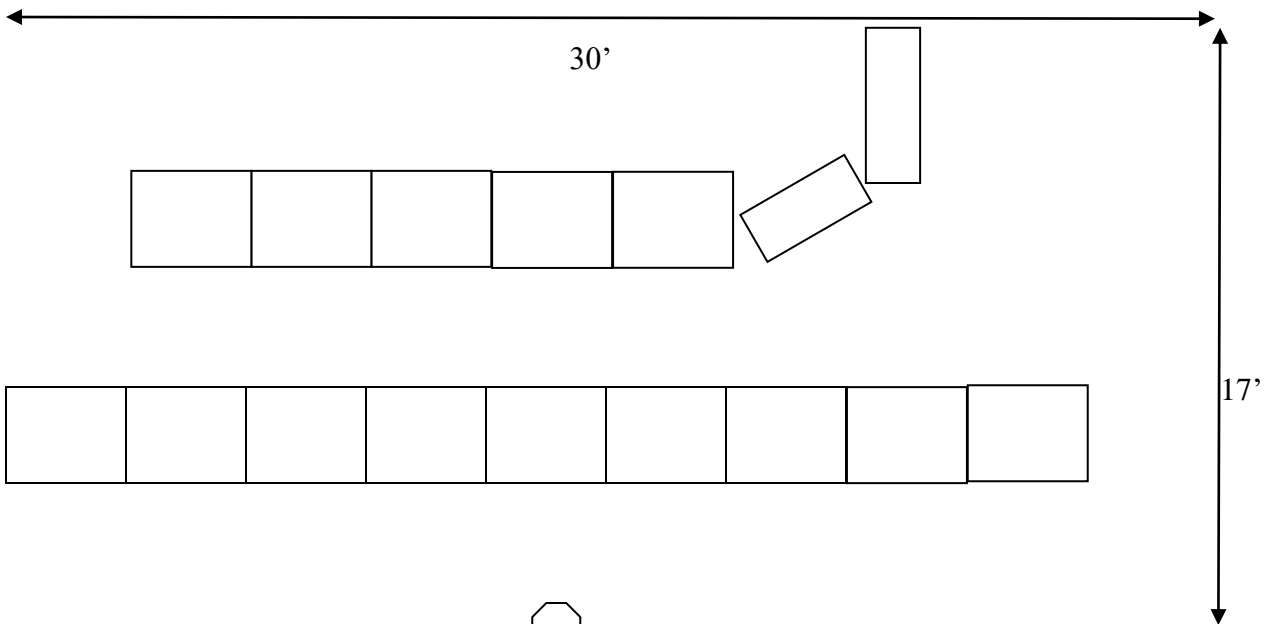

28-30'

Compact Layout ("U") – 5 Octaves + Bass Chimes

30'

Preferred Layout – Bass behind Treble – 5 octaves + Bass Chimes

Compact Layout – Two Rows – 5 octaves + Bass Chimes

Modified (“Double V”) – 5 Octaves + Bass Chimes

Compact Layout (“U”) – 6 Octaves (bells only)

Preferred Layout – Bass behind Treble or treble behind bass– 6 octaves

Optional Layout 1 – Straight Line

Optional Layout 2 – “Single V”