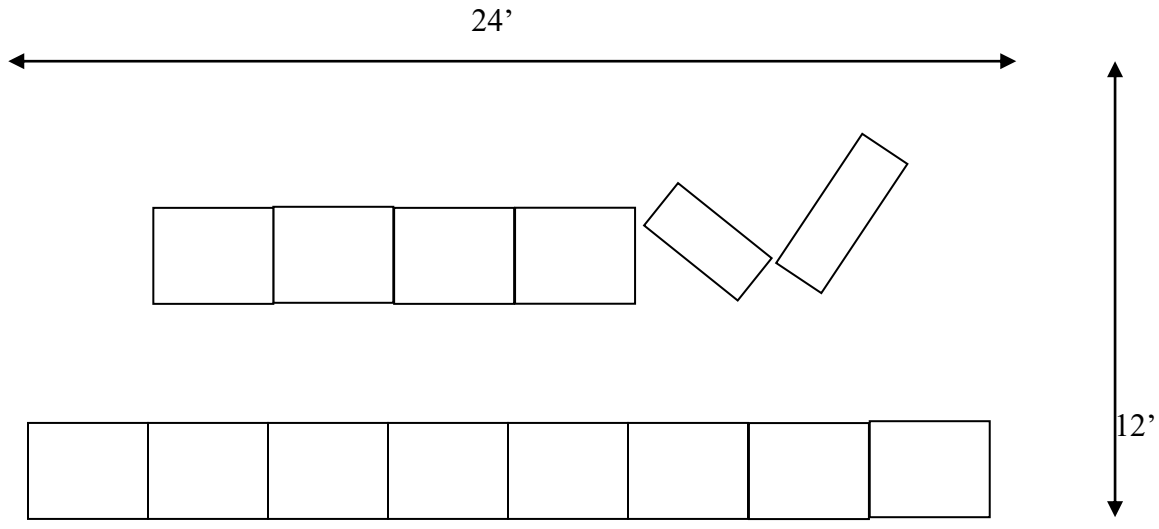

28-30'

Compact Layout ("U") – 5 Octaves + Bass Chimes

30'

Preferred Layout – Bass behind Treble – 5 octaves + Bass Chimes

Compact Layout – Two Rows – 5 octaves + Bass Chimes

Modified (“Double V”) – 5 Octaves + Bass Chimes

Compact Layout (“U”) – 6 Octaves (bells only)

Preferred Layout – Bass behind Treble or treble behind bass– 6 octaves

Optional Layout 1 – Straight Line

Optional Layout 2 – “Single V”