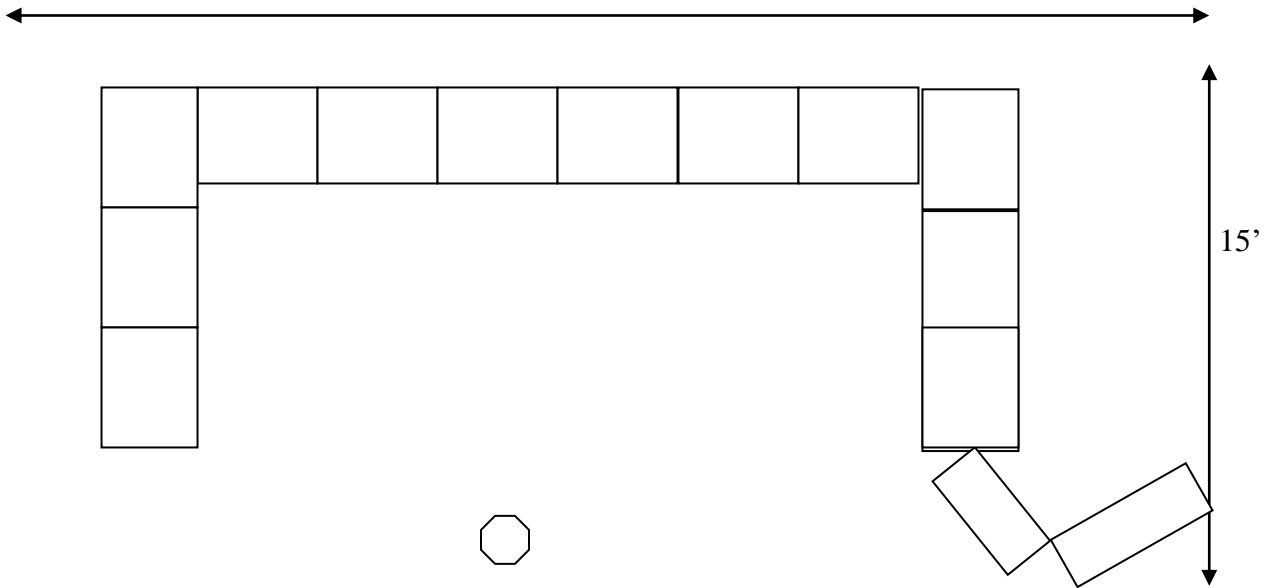

28-30'

Compact Layout ("U") – 5 Octaves + Bass Chimes

30'

Preferred Layout – Bass behind Treble – 5 octaves + Bass Chimes

Compact Layout – Two Rows – 5 octaves + Bass Chimes

Modified (“Double V”) – 5 Octaves + Bass Chimes

Compact Layout (“U”) – 6 Octaves (bells only)

Preferred Layout – Bass behind Treble or treble behind bass– 6 octaves

Optional Layout 1 – Straight Line

Optional Layout 2 – “Single V”