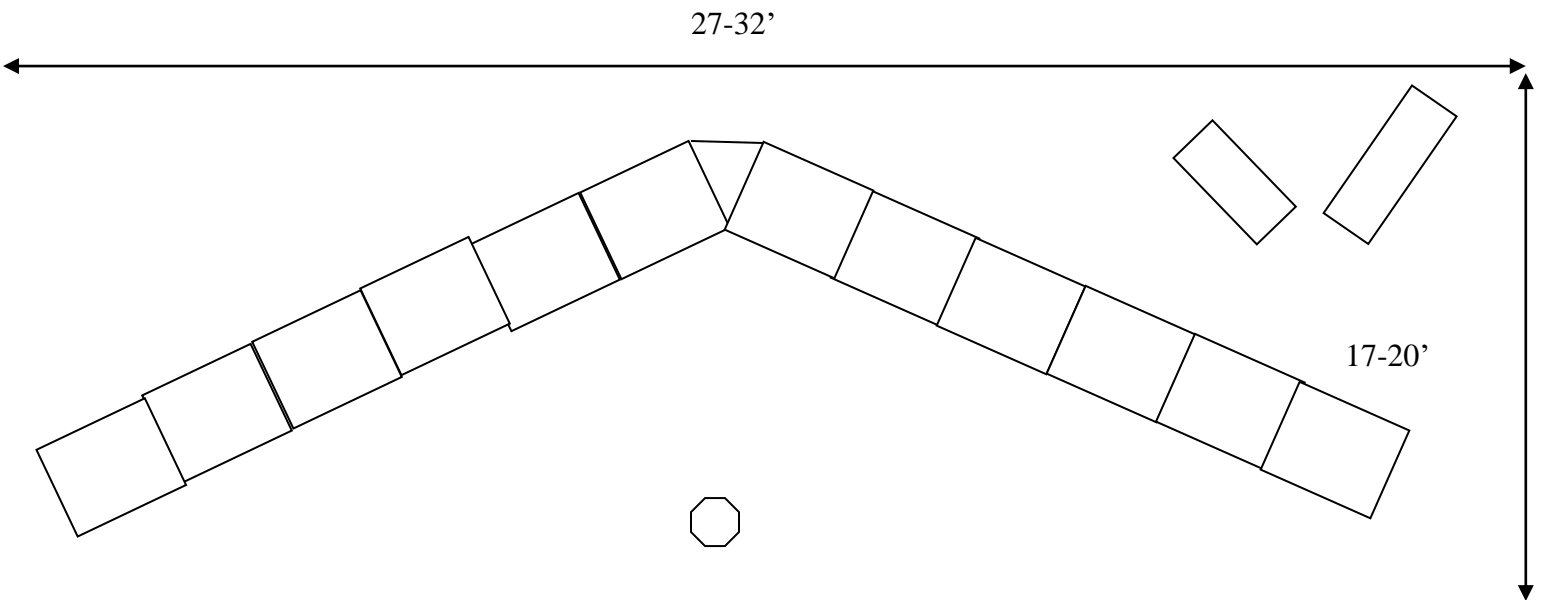

28-30'

Compact Layout ("U") – 5 Octaves + Bass Chimes

30'

Preferred Layout – Bass behind Treble – 5 octaves + Bass Chimes

Compact Layout – Two Rows – 5 octaves + Bass Chimes

Modified (“Double V”) – 5 Octaves + Bass Chimes

Compact Layout (“U”) – 6 Octaves (bells only)

Preferred Layout – Bass behind Treble or treble behind bass– 6 octaves

Optional Layout 1 – Straight Line

Optional Layout 2 – “Single V”