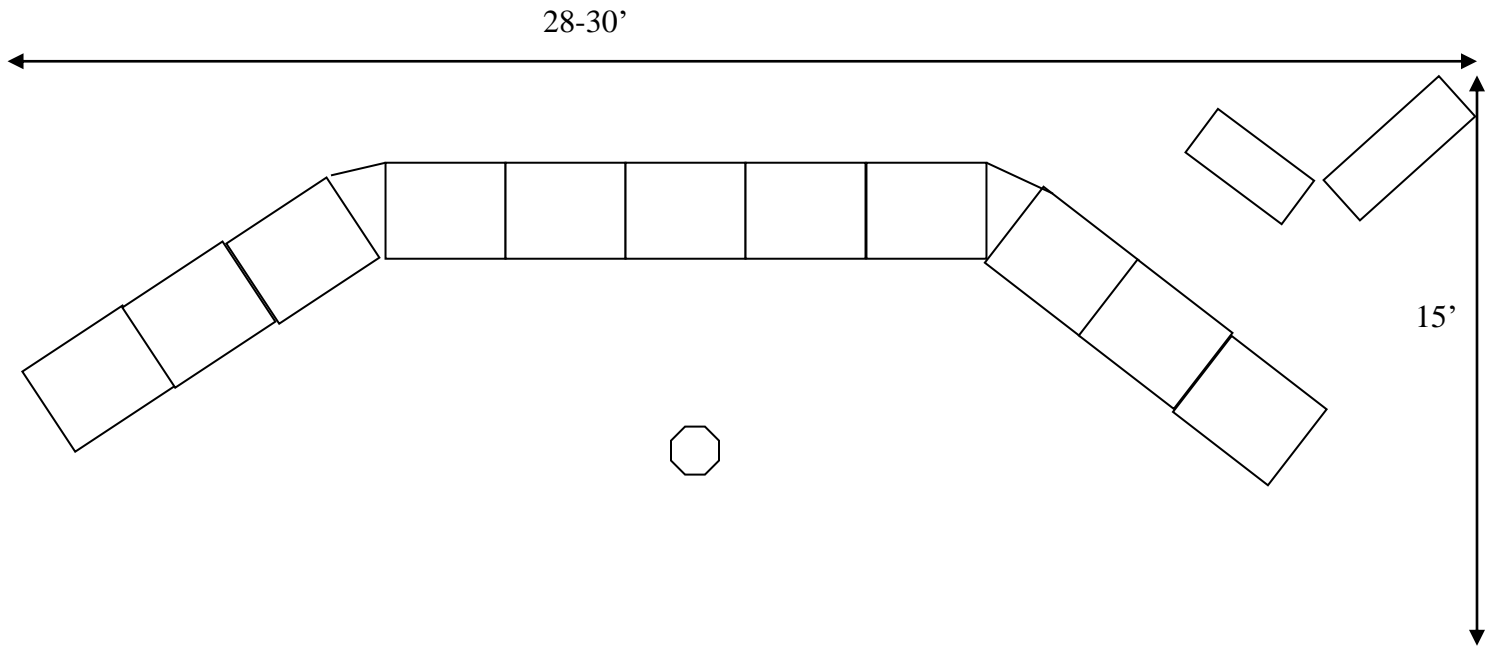

28-30'

Compact Layout ("U") – 5 Octaves + Bass Chimes

30'

Preferred Layout – Bass behind Treble – 5 octaves + Bass Chimes

Compact Layout – Two Rows – 5 octaves + Bass Chimes

Modified (“Double V”) – 5 Octaves + Bass Chimes

Compact Layout (“U”) – 6 Octaves (bells only)

Preferred Layout – Bass behind Treble or treble behind bass– 6 octaves

Optional Layout 1 – Straight Line

Optional Layout 2 – “Single V”