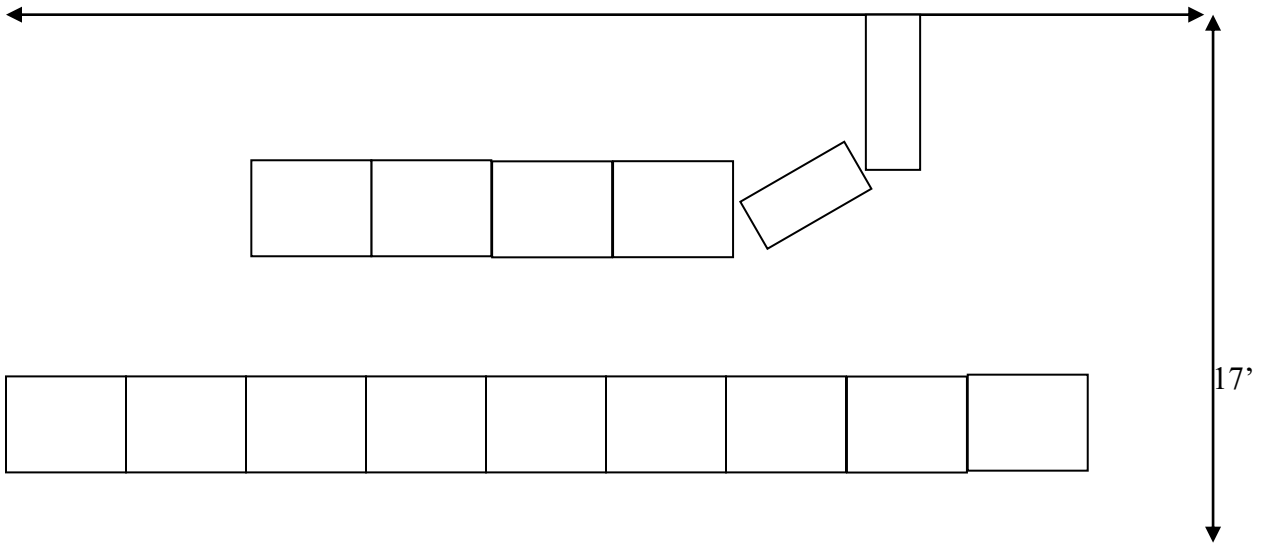

28-30'

Compact Layout ("U") – 5 Octaves + Bass Chimes

30'

Preferred Layout – Bass behind Treble – 5 octaves + Bass Chimes

Compact Layout – Two Rows – 5 octaves + Bass Chimes

Modified (“Double V”) – 5 Octaves + Bass Chimes

Compact Layout (“U”) – 6 Octaves (bells only)

Preferred Layout – Bass behind Treble or treble behind bass– 6 octaves

Optional Layout 1 – Straight Line

Optional Layout 2 – “Single V”