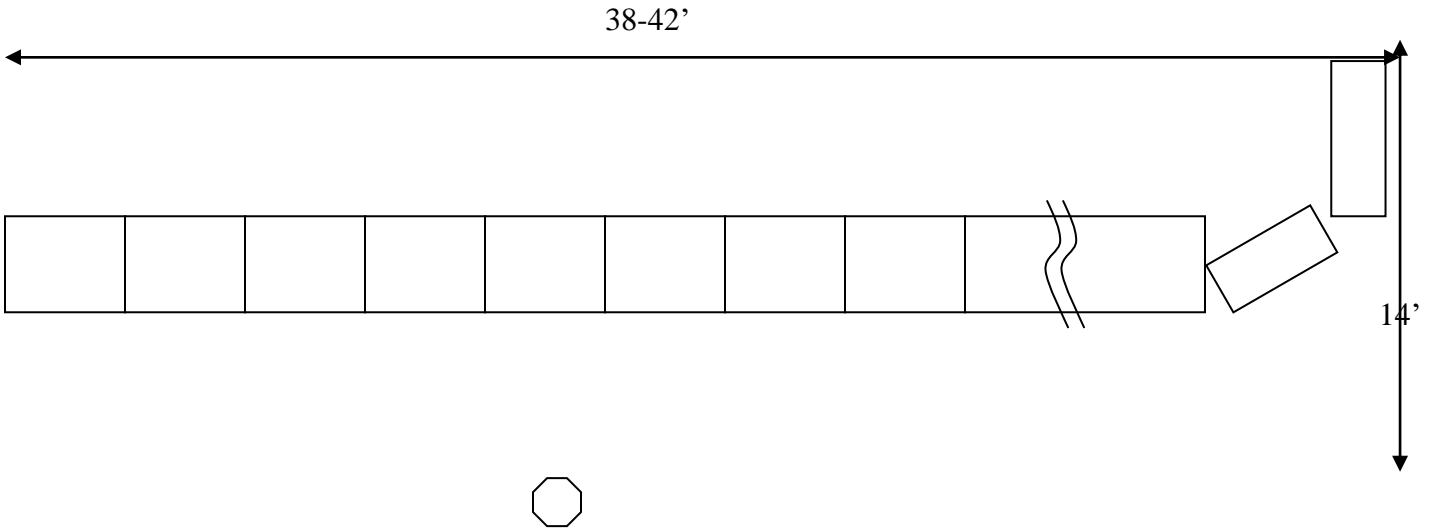

28-30'

Compact Layout ("U") – 5 Octaves + Bass Chimes

30'

Preferred Layout – Bass behind Treble – 5 octaves + Bass Chimes

Compact Layout – Two Rows – 5 octaves + Bass Chimes

Modified (“Double V”) – 5 Octaves + Bass Chimes

Compact Layout (“U”) – 6 Octaves (bells only)

Preferred Layout – Bass behind Treble or treble behind bass– 6 octaves

Optional Layout 1 – Straight Line

Optional Layout 2 – “Single V”