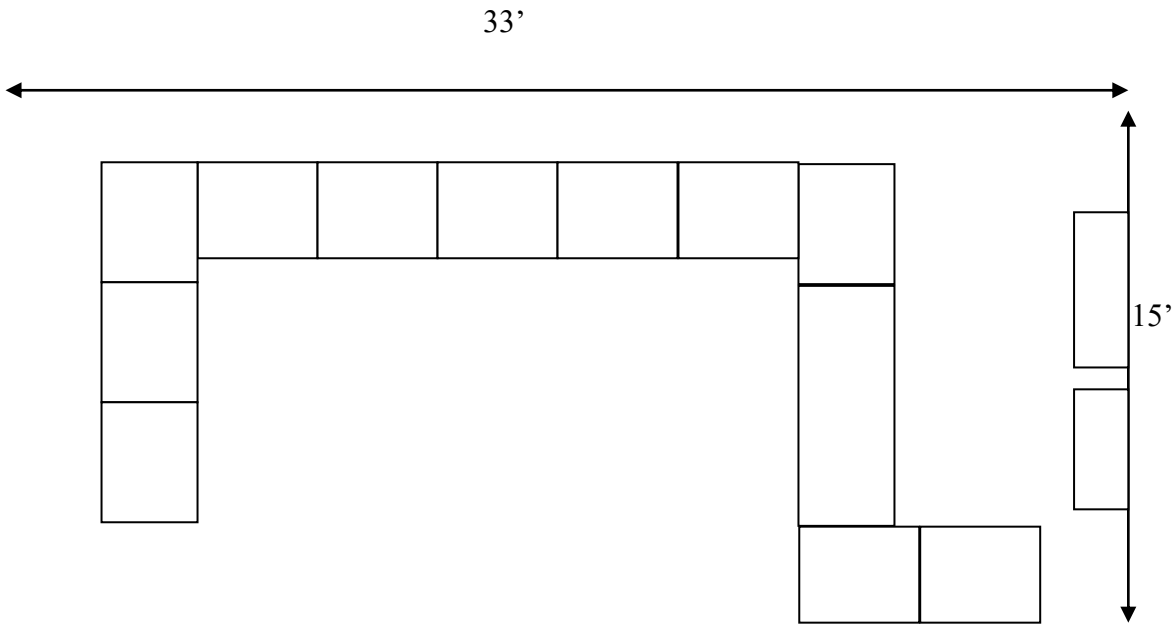

28-30'

Compact Layout ("U") – 5 Octaves + Bass Chimes

30'

Preferred Layout – Bass behind Treble – 5 octaves + Bass Chimes

Compact Layout – Two Rows – 5 octaves + Bass Chimes

Modified (“Double V”) – 5 Octaves + Bass Chimes

Compact Layout (“U”) – 6 Octaves (bells only)

Preferred Layout – Bass behind Treble or treble behind bass– 6 octaves

Optional Layout 1 – Straight Line

Optional Layout 2 – “Single V”